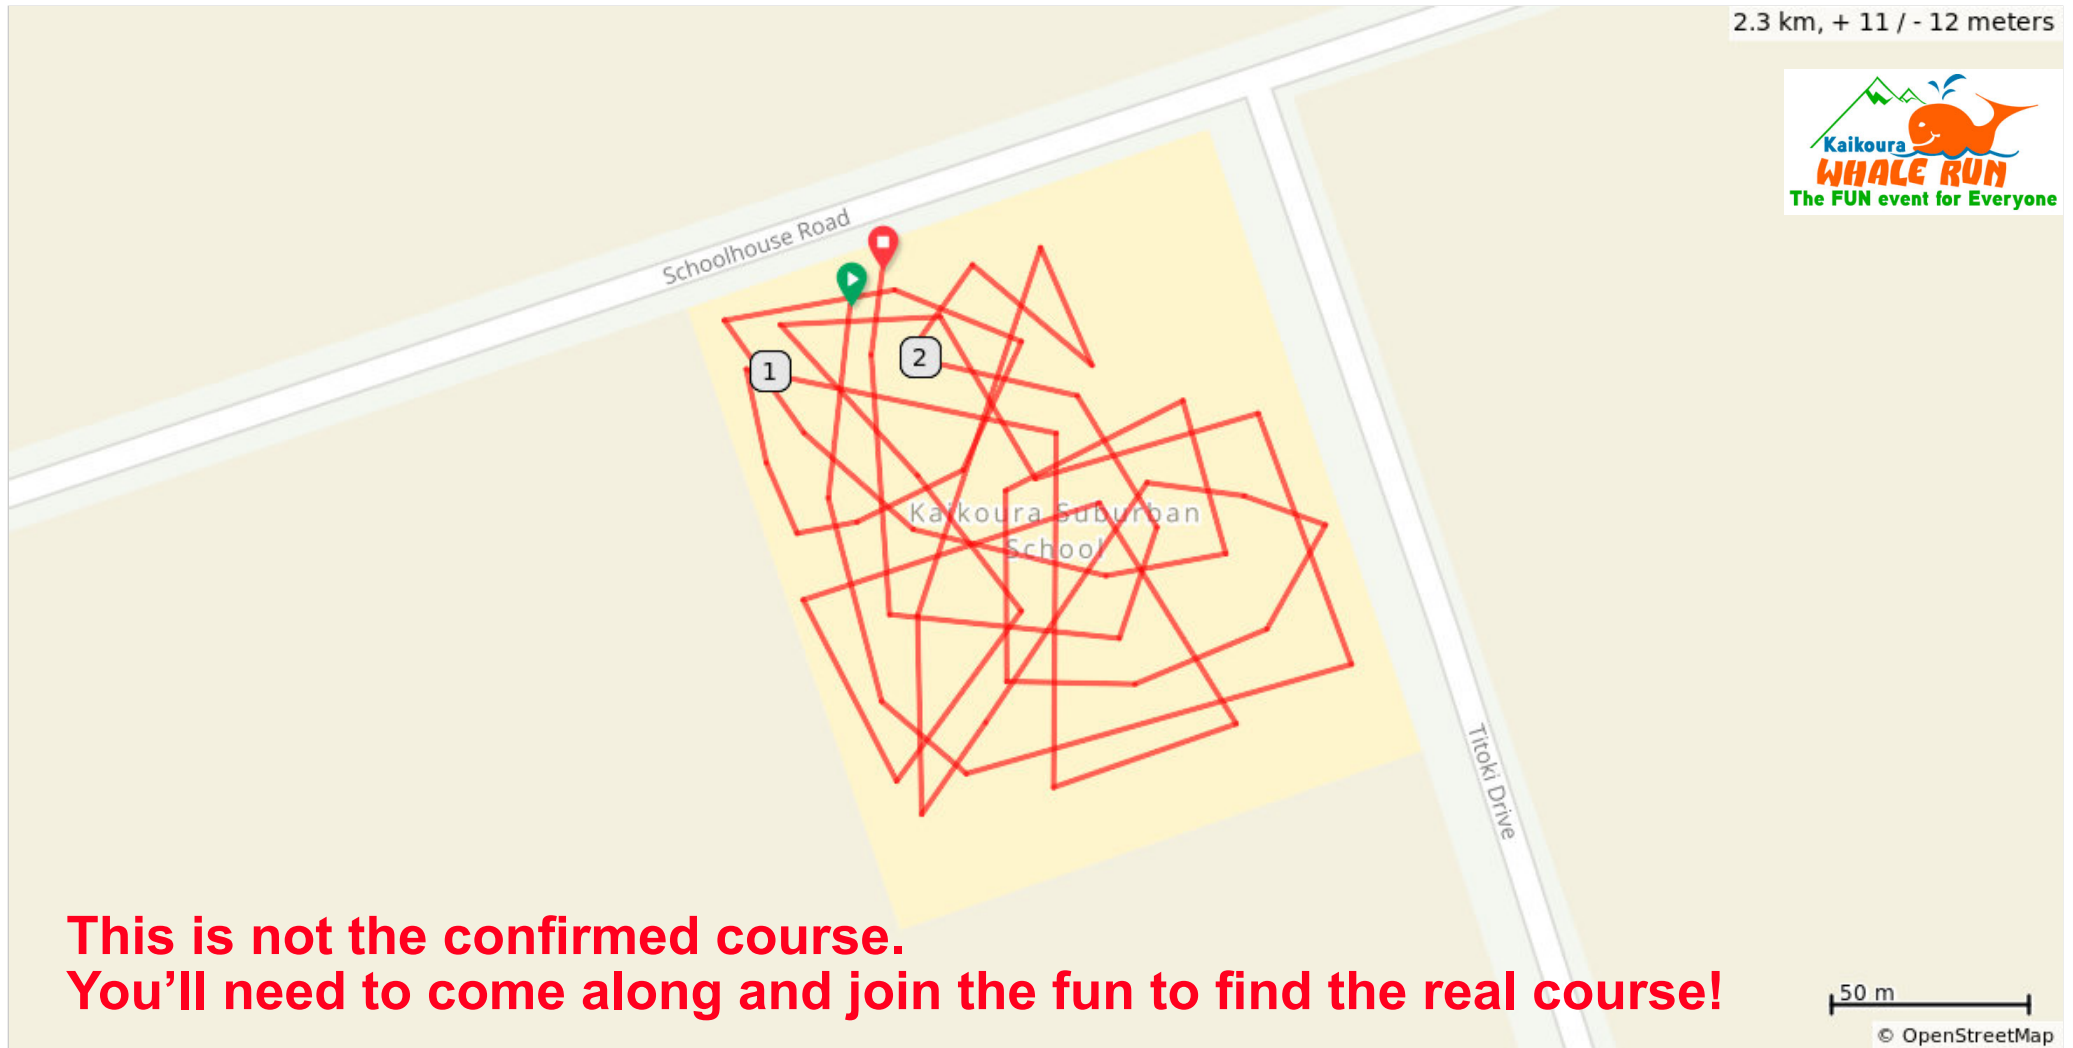

Marafun! Kaikoura Whale Run

www.kaikourawhale.com.nz

2.3 km, + 11 / - 12 meters

**This is not the confirmed course.
You'll need to come along and join the fun to find the real course!**