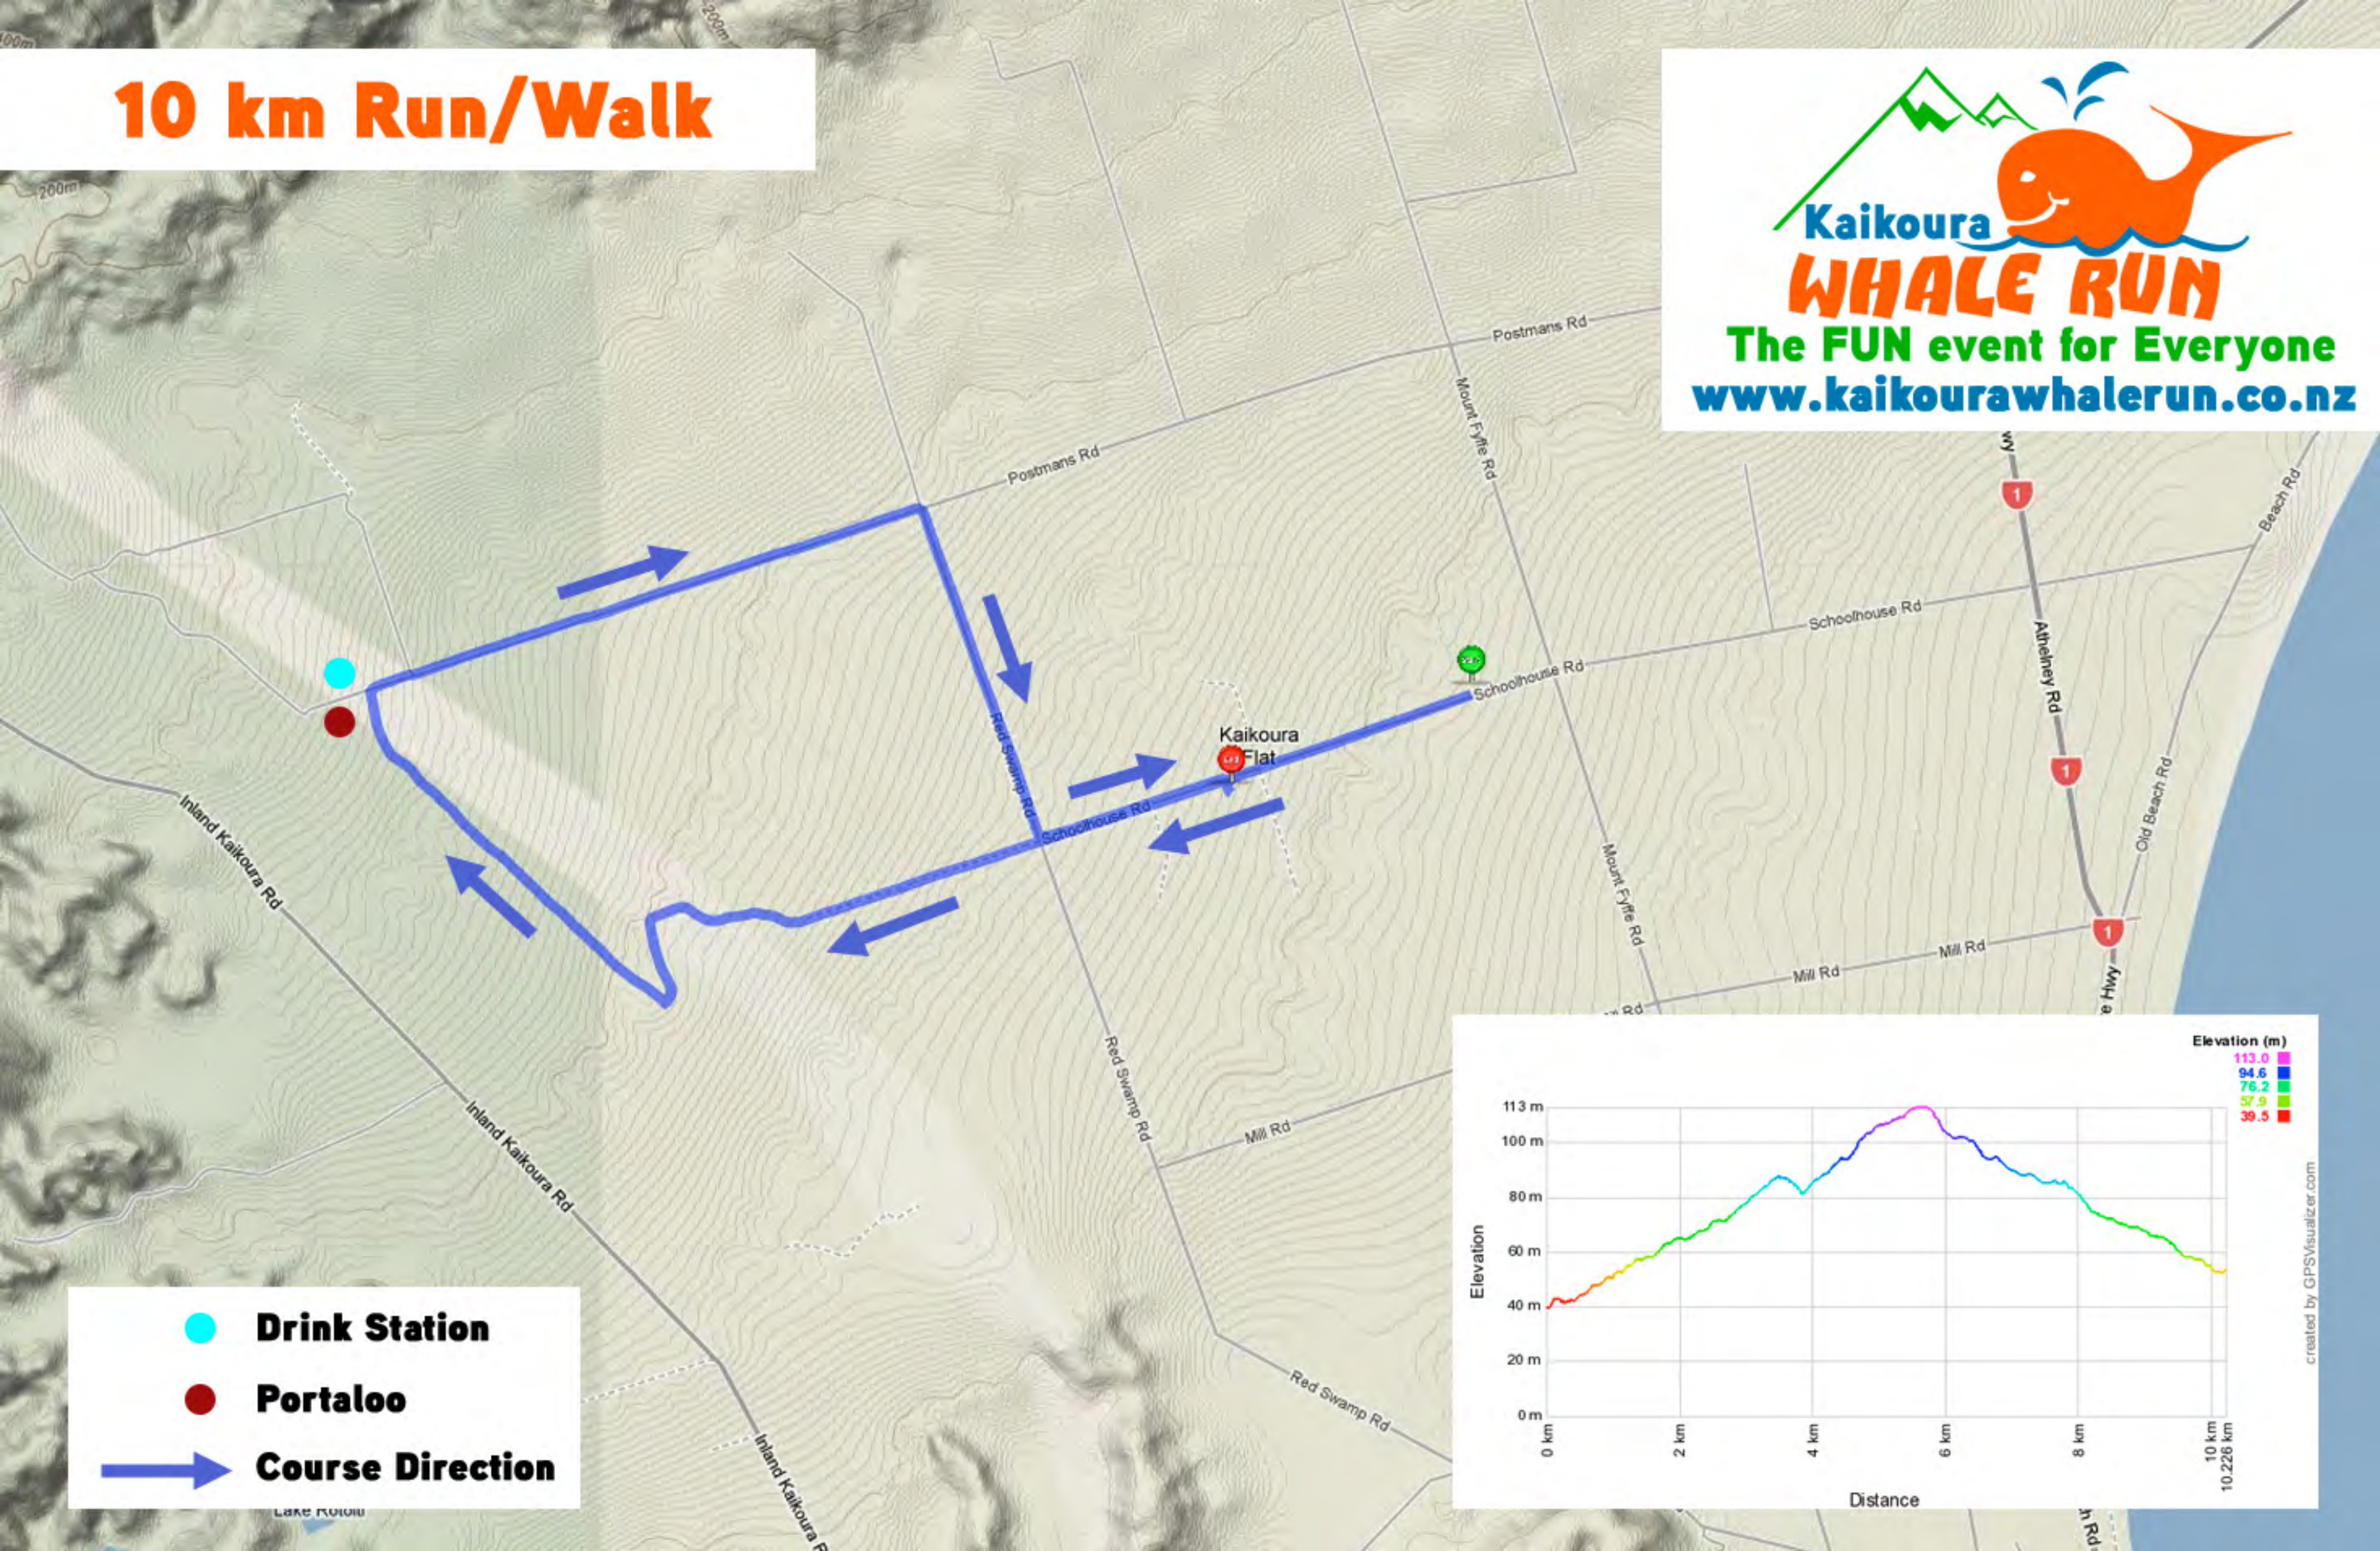

# 10 km Run/Walk

- Drink Station**
- Portaloo**
- Course Direction**

created by GPSVisualizer.com