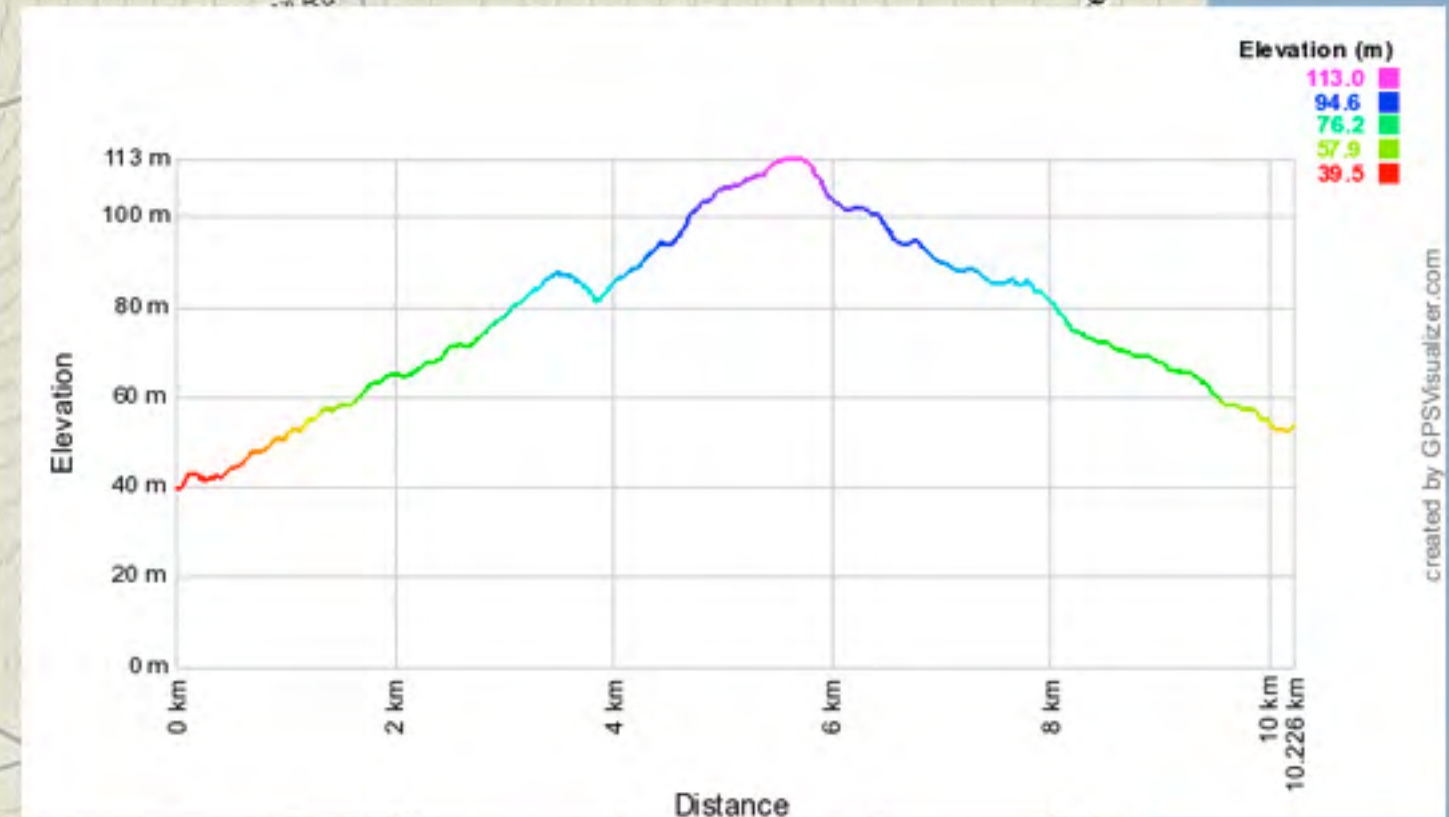

# 10 km Run/Walk

- Drink Station**
- Portaloo**
- Course Direction**

created by GPSVisualizer.com