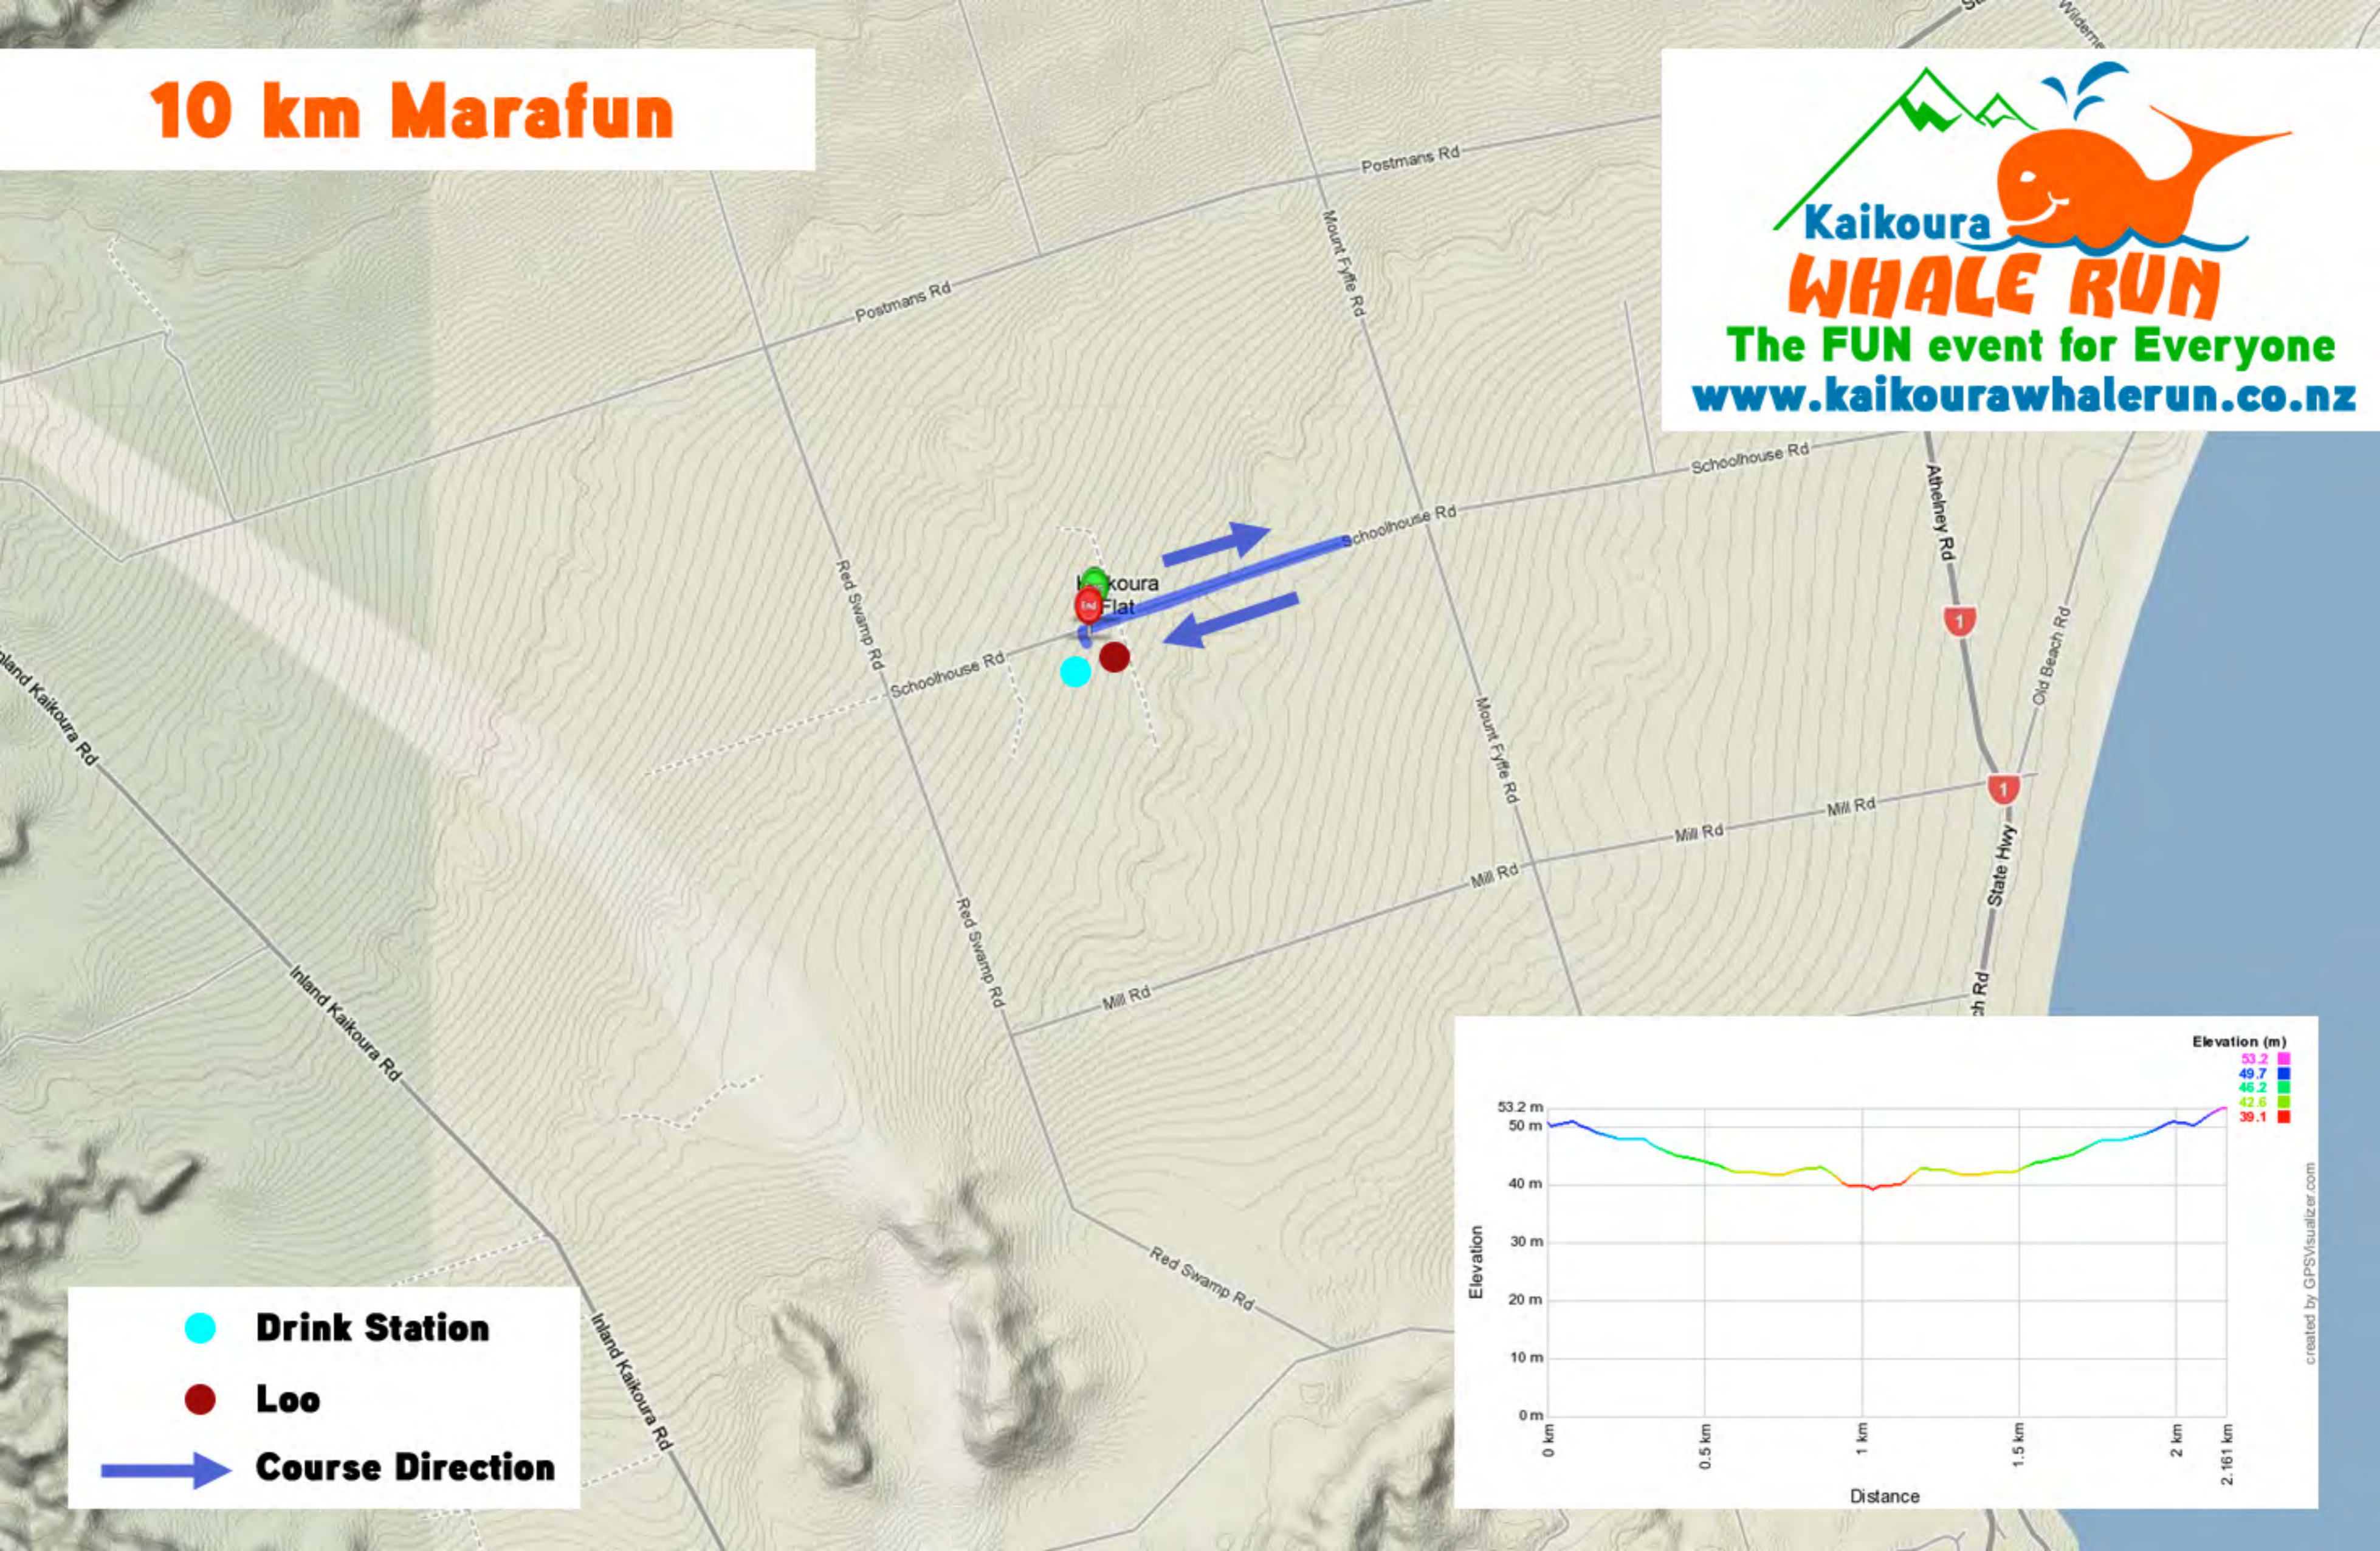

10 km Marafun

- Drink Station**
- Loo**
- Course Direction**